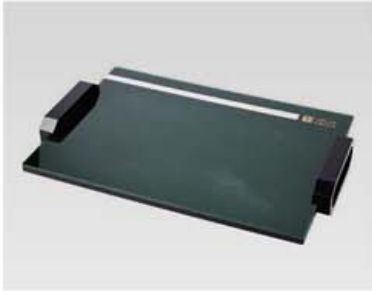

Product Item No.
16K08501