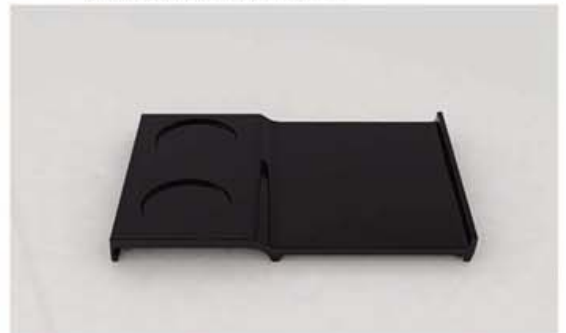

Lotion bottle
Size:L80xW70xH90mm

Product Item No.
16K07305

Tissue Box
Size:L130xW130xH145mm

Product Item No.
16K07303

Towel tray
Size:L230xW150xH25mm

Product Item No.
16K07304

Swab boxes
Size:L80xW70xH90mm

Product Item No.
16K07306

Vase
Size:L55xW55xH180mm

Product Item No.
16K07307

Amenities tray
Size:L280xW250xH40mm

Product Item No.
16K07308

Cup and towel holder
Size:L330xW210xH25mm

Hotel rooms resin products series

Resin white pearl series