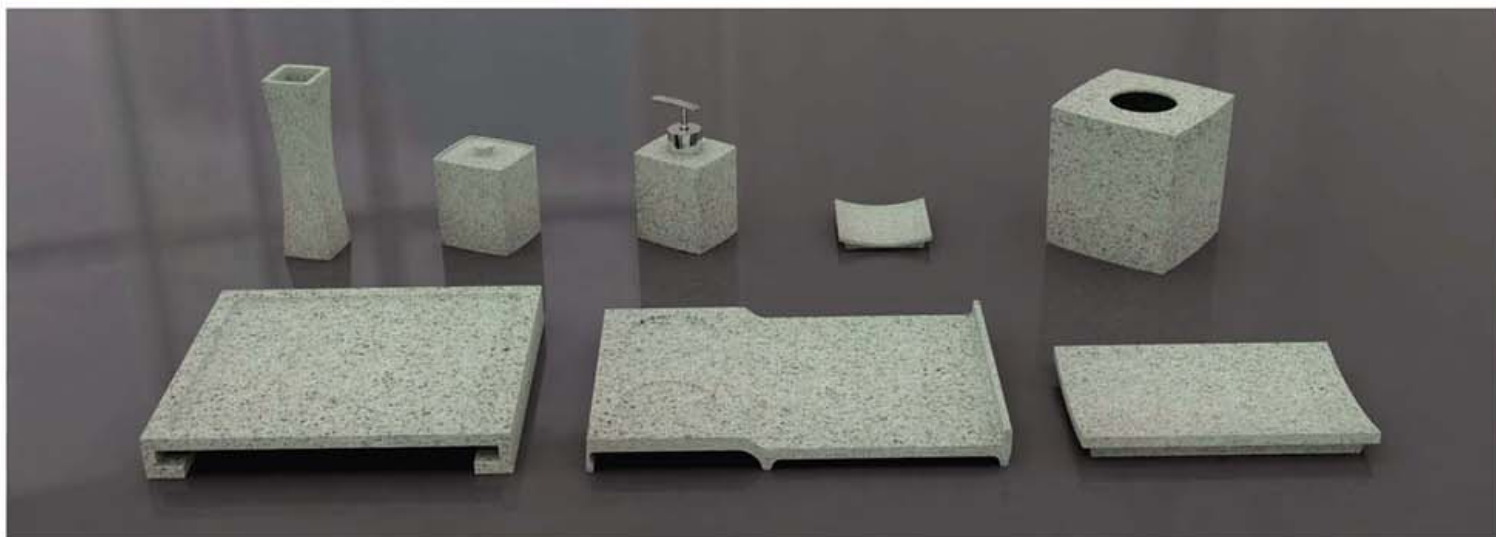

Hotel rooms resin products series