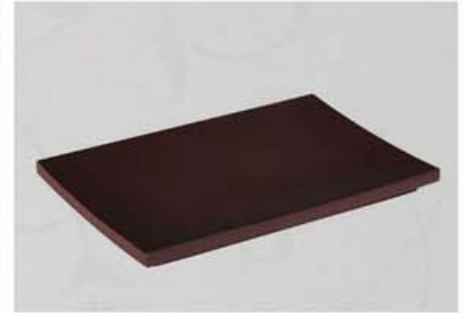

Hotel rooms resin products series

Resin coffee color series

Product Item No.
16K07801
Lotion bottle
Size:L80xW70xH90mm

Product Item No.
16K07802
Soap Dish
Size:L80xW80xH20mm

Product Item No.
16K07803
Towel tray
Size:L230xW150xH25mm