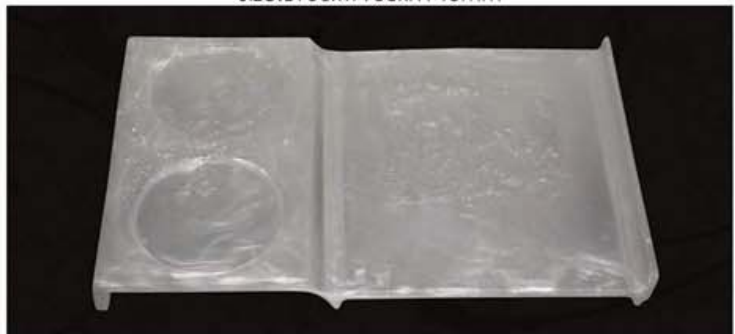

Vase
Size:L55xW55xH180mm

Product Item No.
16K07307

Amenities tray
Size:L280xW250xH40mm

Product Item No.
16K07308

Cup and towel holder
Size:L330xW210xH25mm

Hotel rooms resin products series

Resin white pearl series

Product Item No.
16K07401

Soap dish
Size:L80xW80xH20mm

Product Item No.
16K07402

Lotion bottle
Size:L80xW70xH90mm

Product Item No.
16K07405

Tissue Box
Size:L130xW130xH145mm

Product Item No.
116K07403

Towel tray
Size:230x150x25mm

Product Item No.
16K07404

Swab Box
Size:L80xW70xH90mm

Product Item No.
16K07406

Vase
Size:L55xW55xH180mm

Product Item No.
16K07407

Amenities tray
Size:L280xW250xH40mm

Product Item No.
16K07408

Cup and towel holder
Size:L330xW210xH25mm

Hotel rooms resin products series

Resin volcanic rock series

Product Item No.
16K07501

Amenities tray
Size:L280xW250xH40mm

Product Item No.
16K07502

Lotion bottle
Size:L80xW70xH90mm

Product Item No.
16K07503