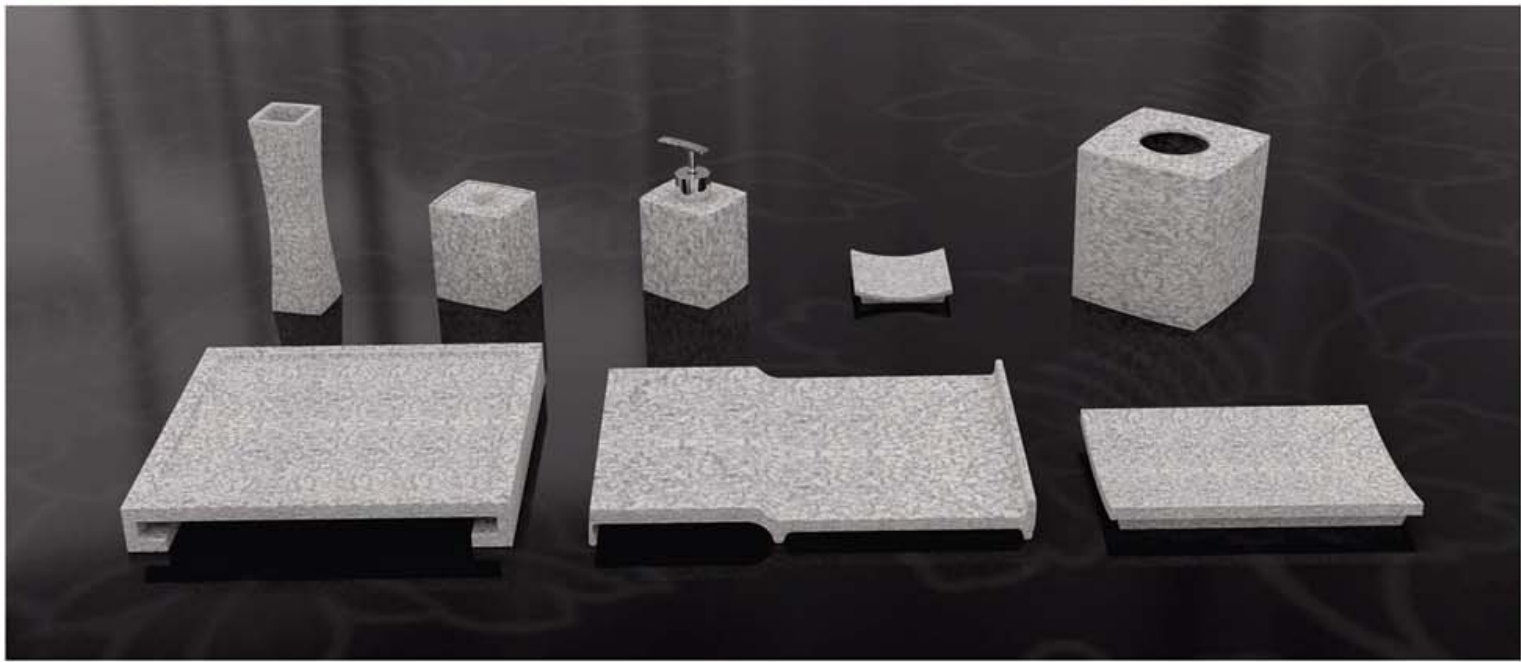

Lotion bottle
Size:L80xW70xH90mm

Product Item No.
16K07606

Vase
Size:L55xW55xH180mm

Product Item No.
16K07607

Swab box
Size:L80xW70xH90mm

Product Item No.
16K07608

Tissue box
Size:L130xW130xH145mm

Hotel rooms resin products series