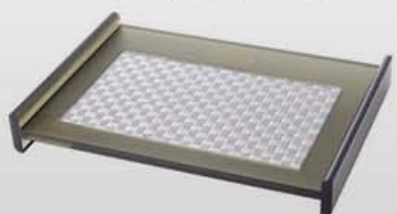

Amenities boxes
Size:L255xW90xH100mm

Product Item No.
16K08909

Coaster
Size:L200xW100xH17mm

Product Item No.
16K08910

Rectangle tissue box
Size:L250xW125xH58mm

Product Item No.
16K08911

Towel holder
Size:L230xW155xH30mm